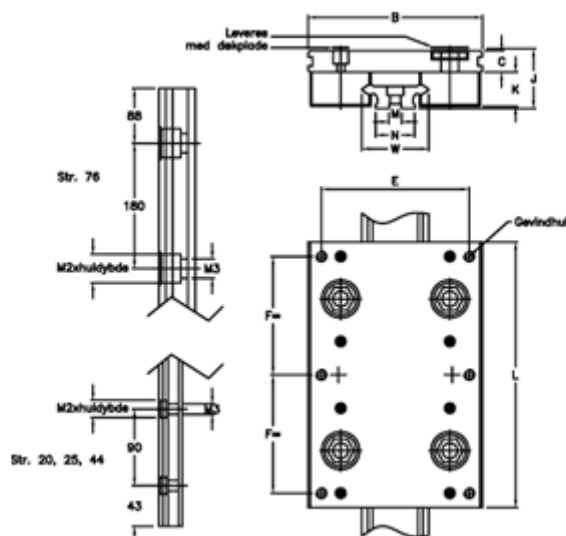

Article number: 056514411256

Description: Hepco Simple Select 44 1-1256

Measures

B = 116	M = 8x3
C = 14.5	M1 = 7.0
E = 96	M2 = 11x6,1
F = 80	N = 26.4
G = 6xM8	Size = 44
J = 38.74	W = 44
K = 22.5	
L = 180	